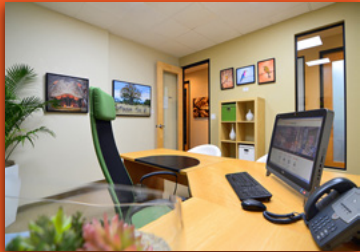

SMARTSPACE

WHERE THE OFFICE JUST GOT SMARTER

Starting At
ONLY
\$300/MONTH

CONTACT US TODAY! - 619.453.0880

PART-TIME OFFICE SPACE

All Inclusive Cost Structure

Private, Professional Office Space - 24/7 Access
Full Time Friendly Office Manager
Located in a Gorgeous Art Gallery
3 Conference Rooms & High End AV Technology
Dedicated Phone Number with Answering Service
FREE Local/Long Distance Calls
Copy, Scanning & Fax Services
Business Class High Speed Internet
San Diego Business Address & Mailbox
Package Delivery/Acceptance & Notification
Beautiful Break Room, Full Kitchen & Zen Garden
Private & Non Profit Event Space Available
WWW.SMARTSPACESD.COM