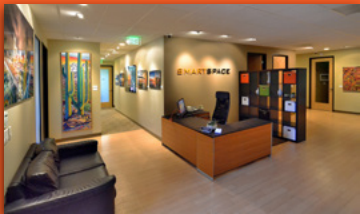

SMARTSPACE

WHERE THE OFFICE JUST GOT SMARTER

Starting At
ONLY
\$300/MONTH

CONTACT US TODAY! - 619.453.0880

PART-TIME OFFICE SPACE

All Inclusive Cost Structure

Private, Professional Office Space - 24/7 Access
Full Time Friendly Office Manager
Located in a Gorgeous Art Gallery
3 Conference Rooms & High End AV Technology
Dedicated Phone Number with Answering Service
FREE Local/Long Distance Calls
Copy, Scanning & Fax Services
Business Class High Speed Internet
San Diego Business Address & Mailbox
Package Delivery/Acceptance & Notification
Beautiful Break Room, Full Kitchen & Zen Garden
Private & Non Profit Event Space Available
WWW.SMARTSPACESD.COM